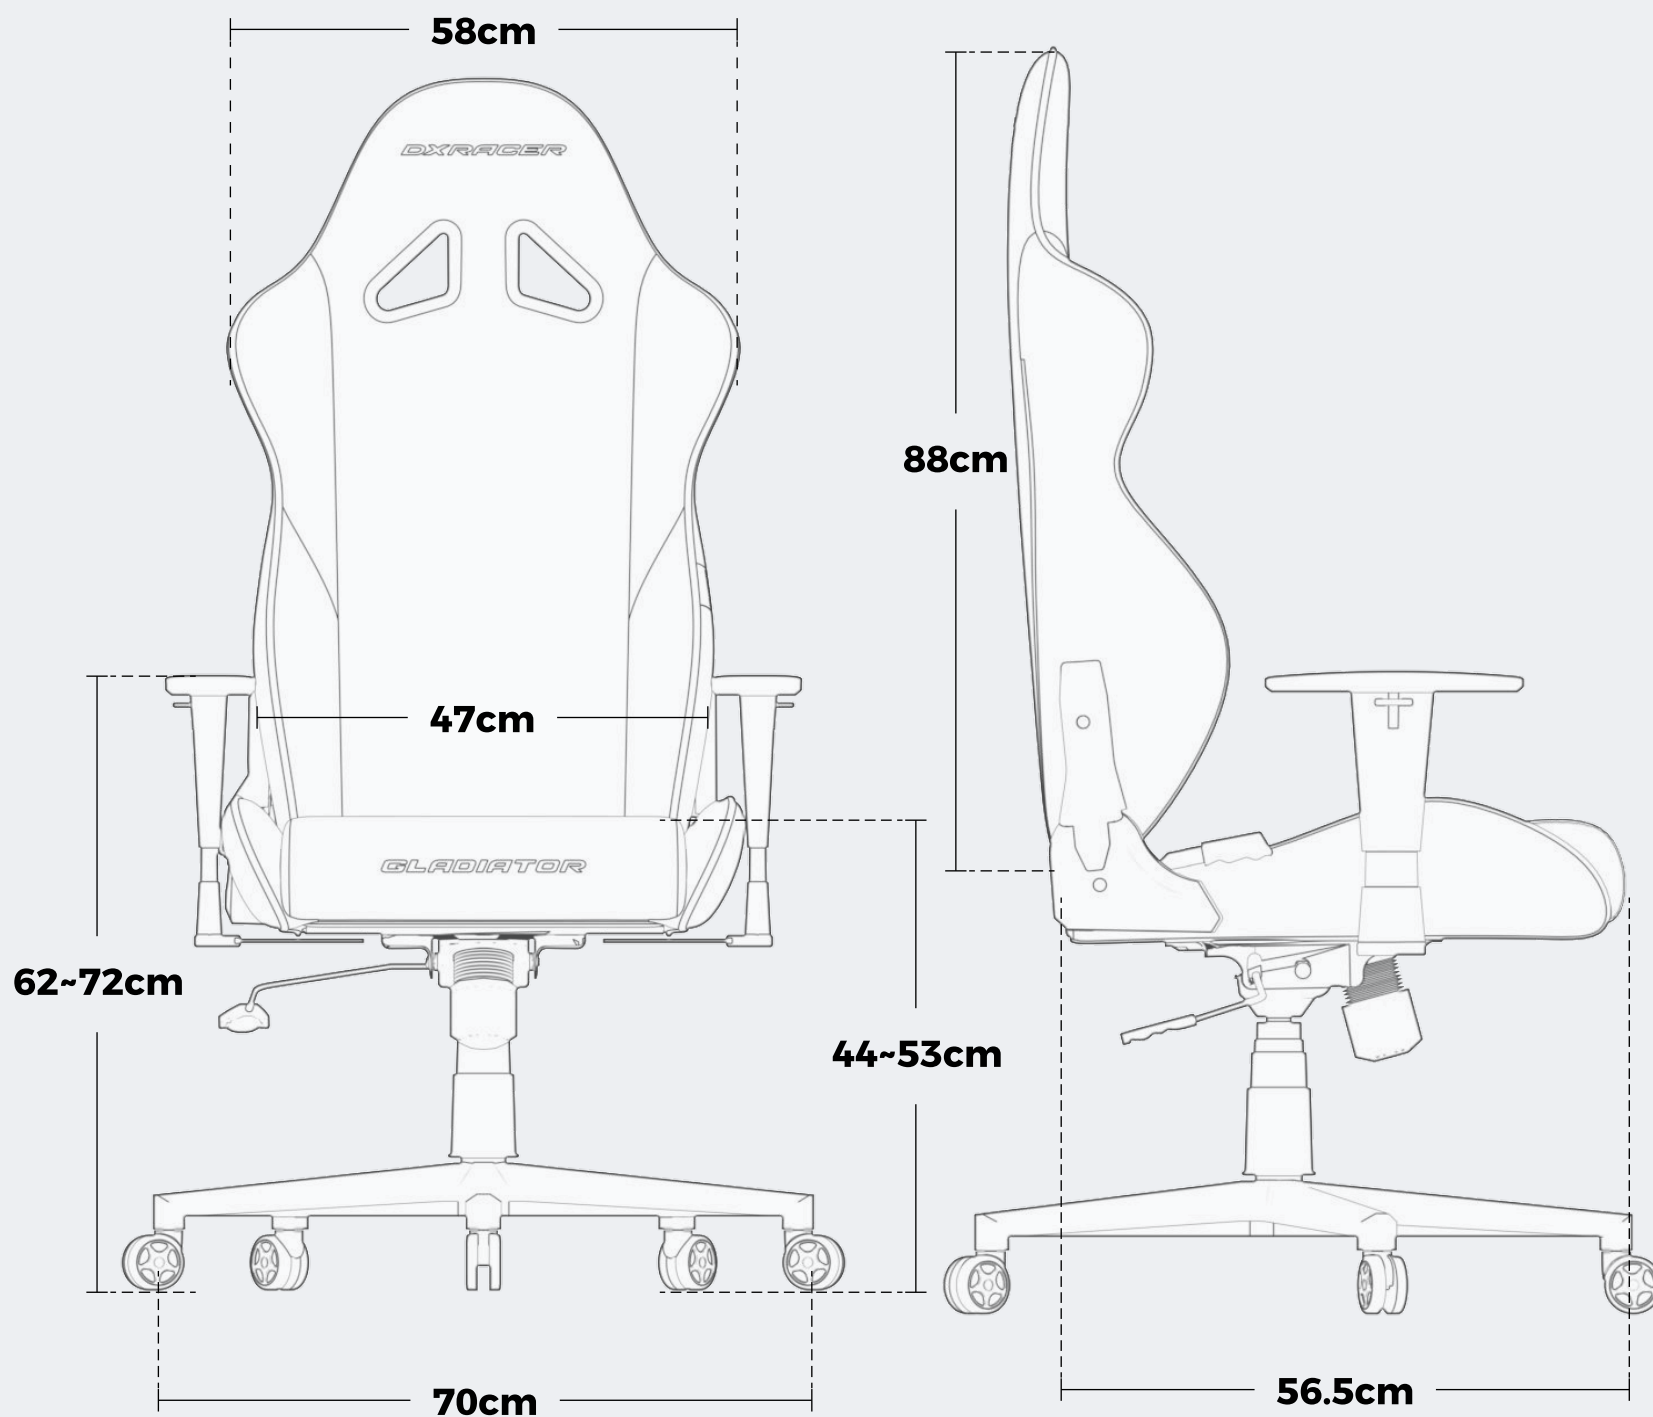

GLADIATOR

# Technical Specification

Size: Regular/L

The measurement data from the DXRacer Lab may exist minor errors Please refer to the chair itself for exact measurements.

**Package Size:** 90cm L×68cm W×33cm H | **Net Weight:** 22.0 kg | **Gross Weight:** 26.0 kg