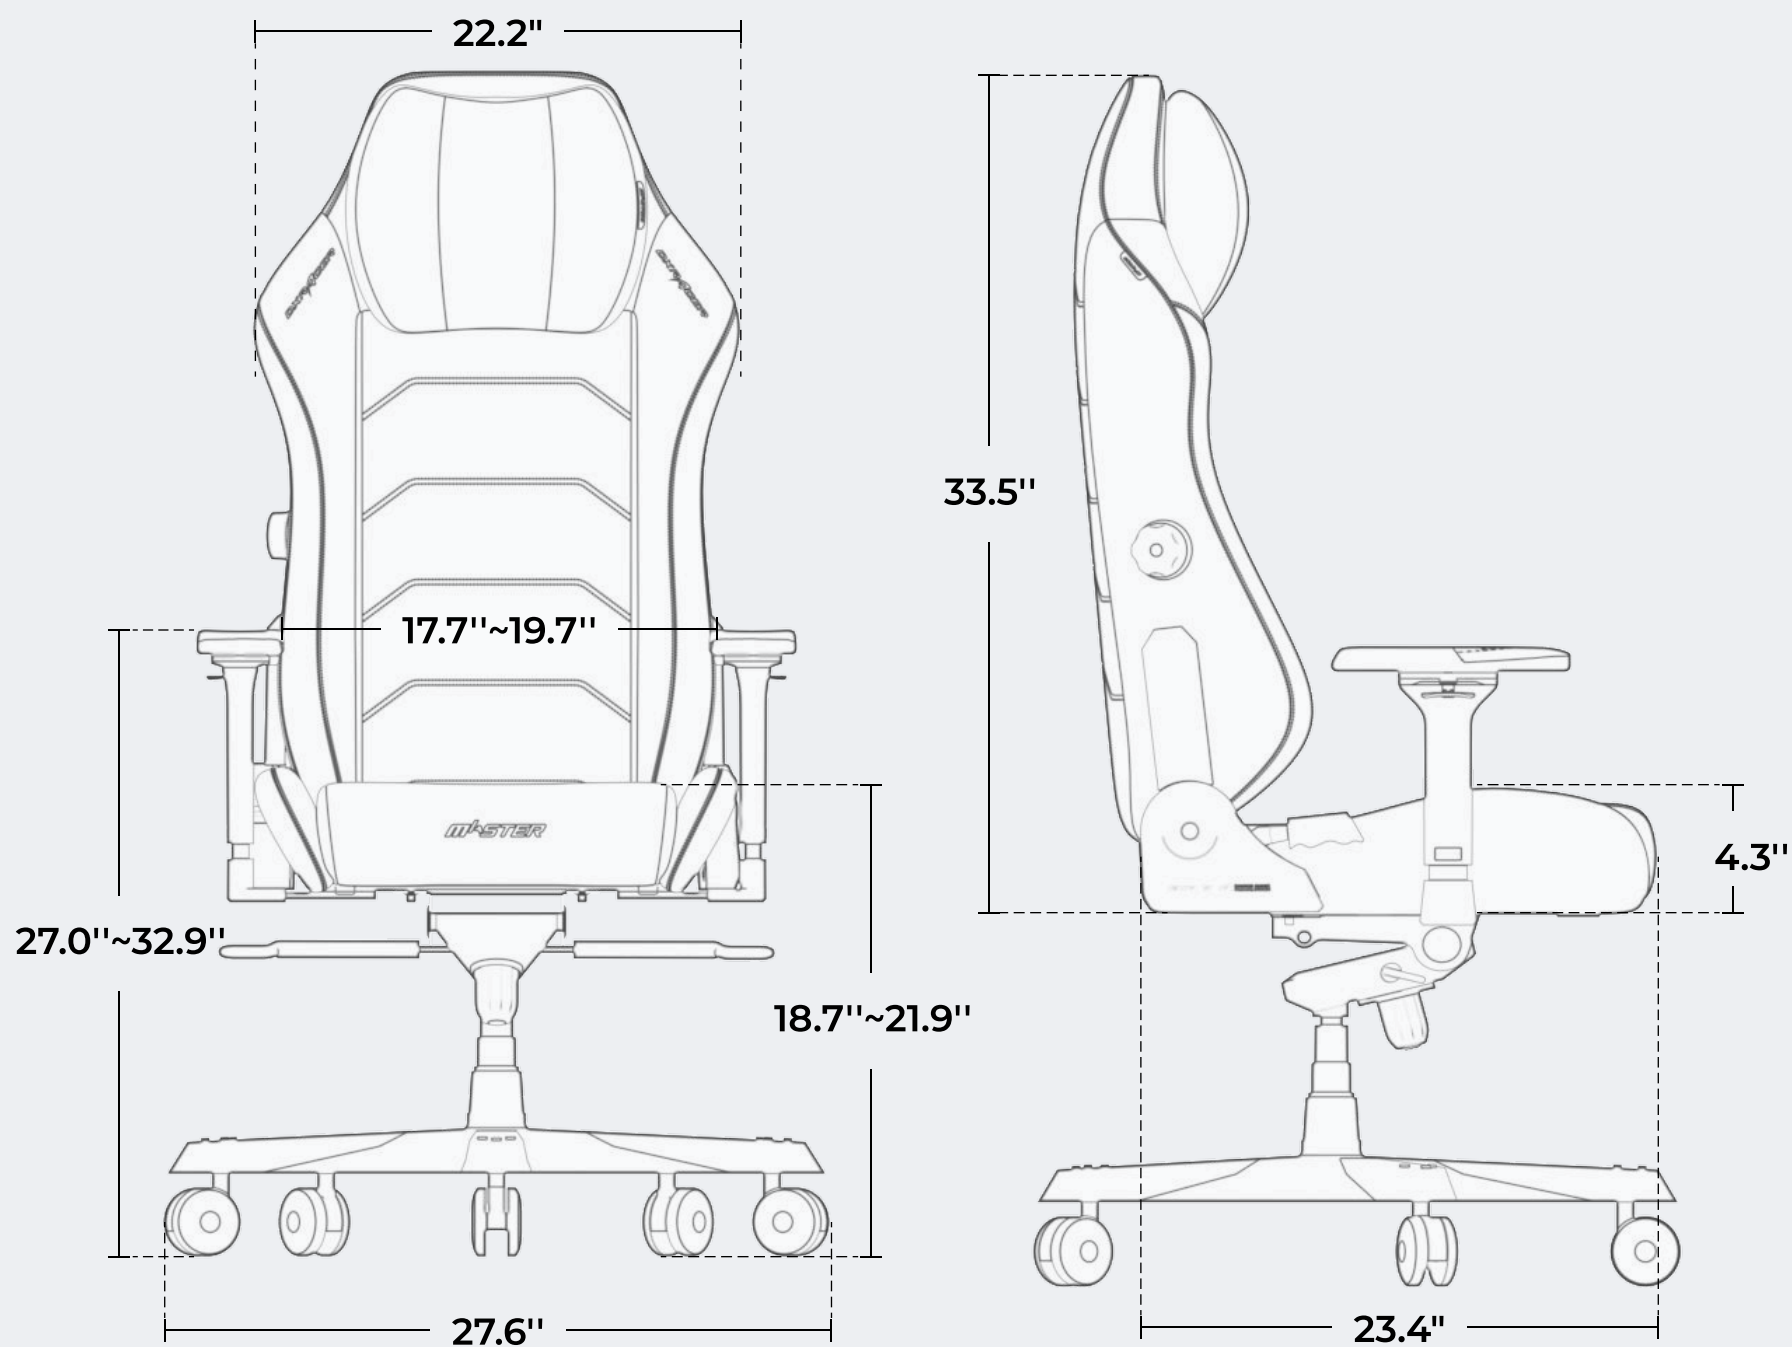

MASTER

Technical Specification

Size: Plus / XL

The measurement data from the DXRacer Lab may exist minor errors Please refer to the chair itself for exact measurements.

Package Size:

33.5" L×28.4" W×15.4" H