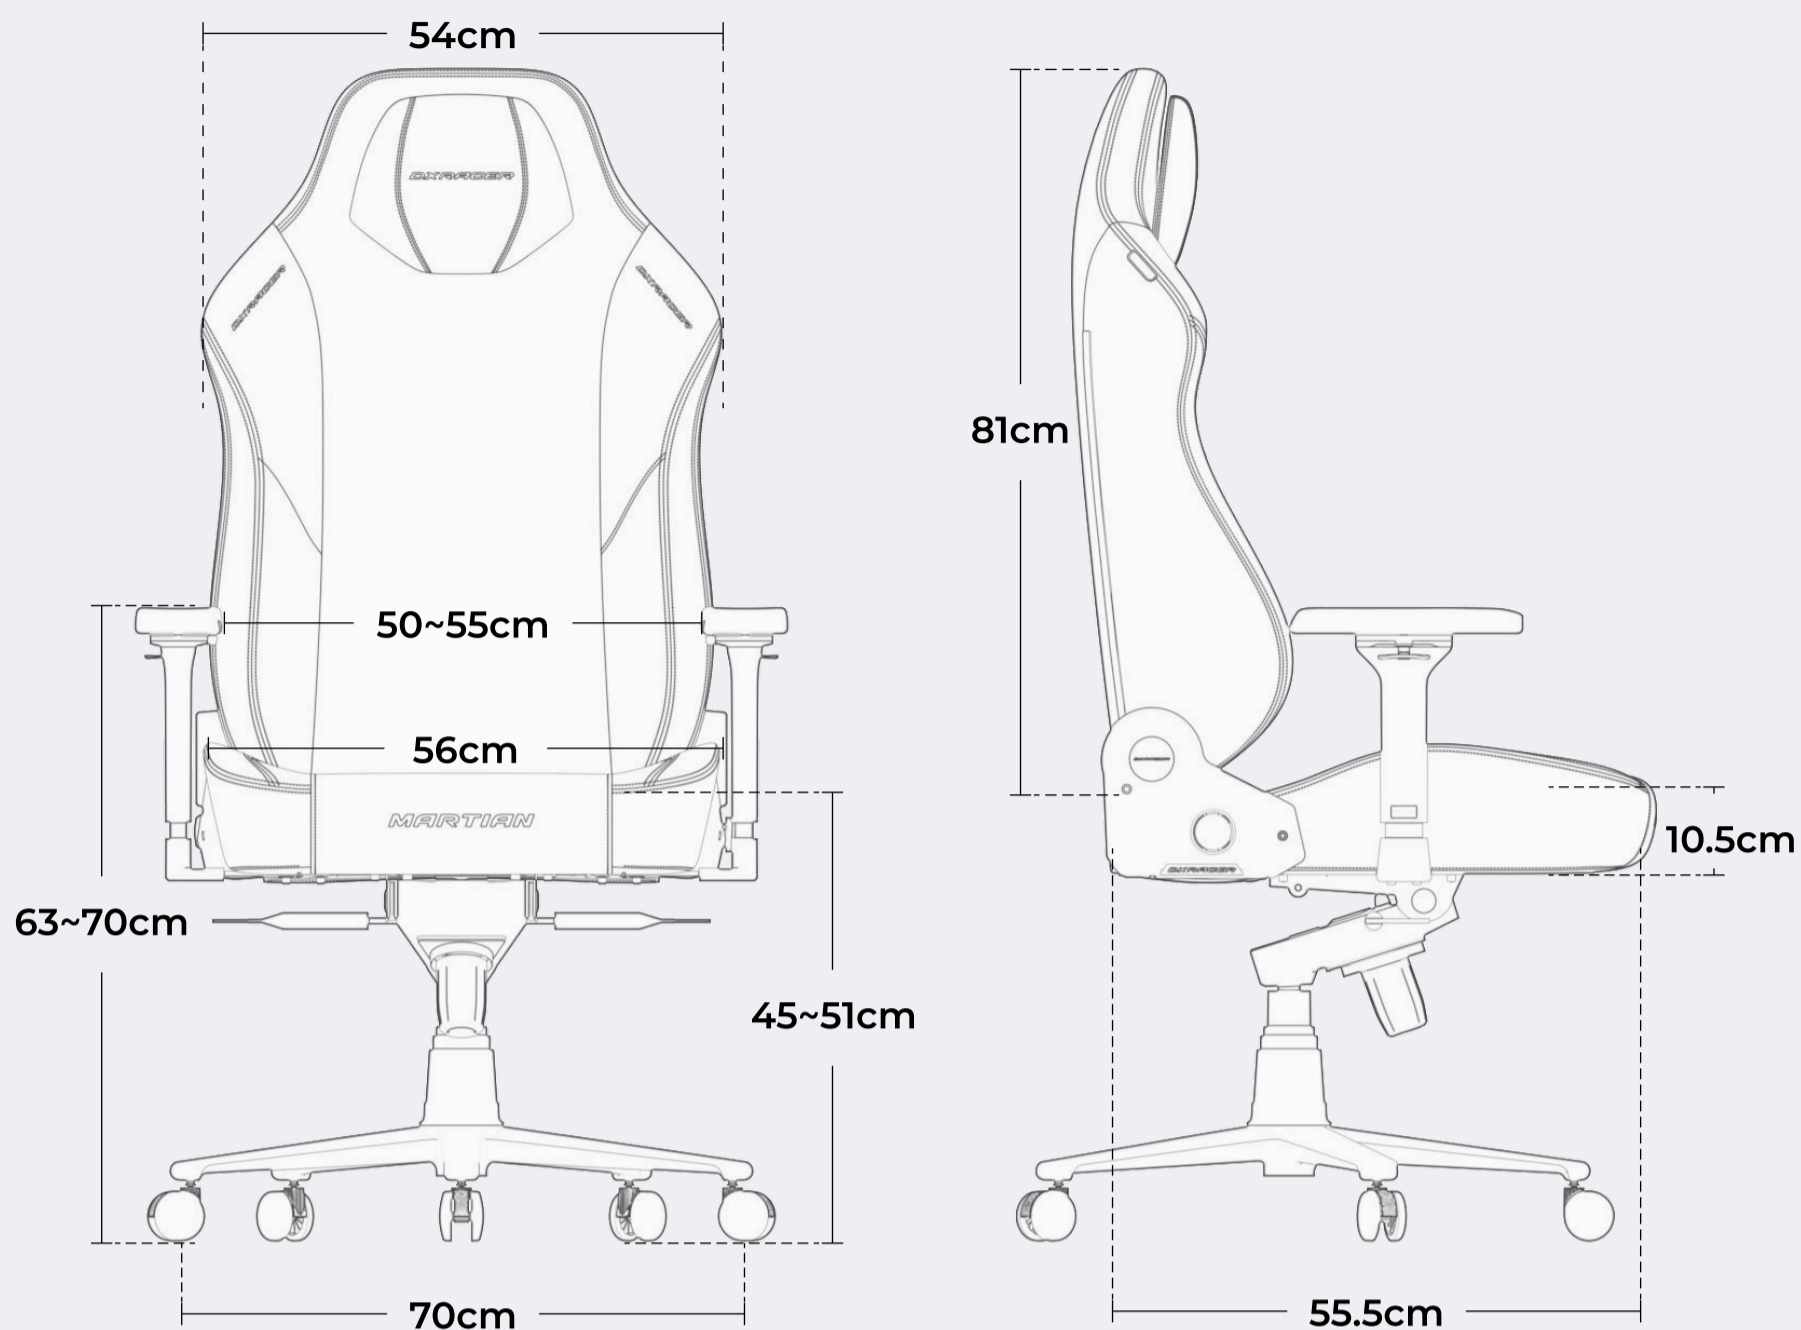

MARTIAN

Technical Specification

Size: Regular / L

The measurement data from the DXRacer Lab may exist minor errorsPlease refer to the chair itself for exact measurements.

Package Size:

87cm L×72cm W×38cm H

Size: Plus / XL

The measurement data from the DXRacer Lab may exist minor errorsPlease refer to the chair itself for exact measurements.

Package Size:

91cm L×76cm W×37cm H