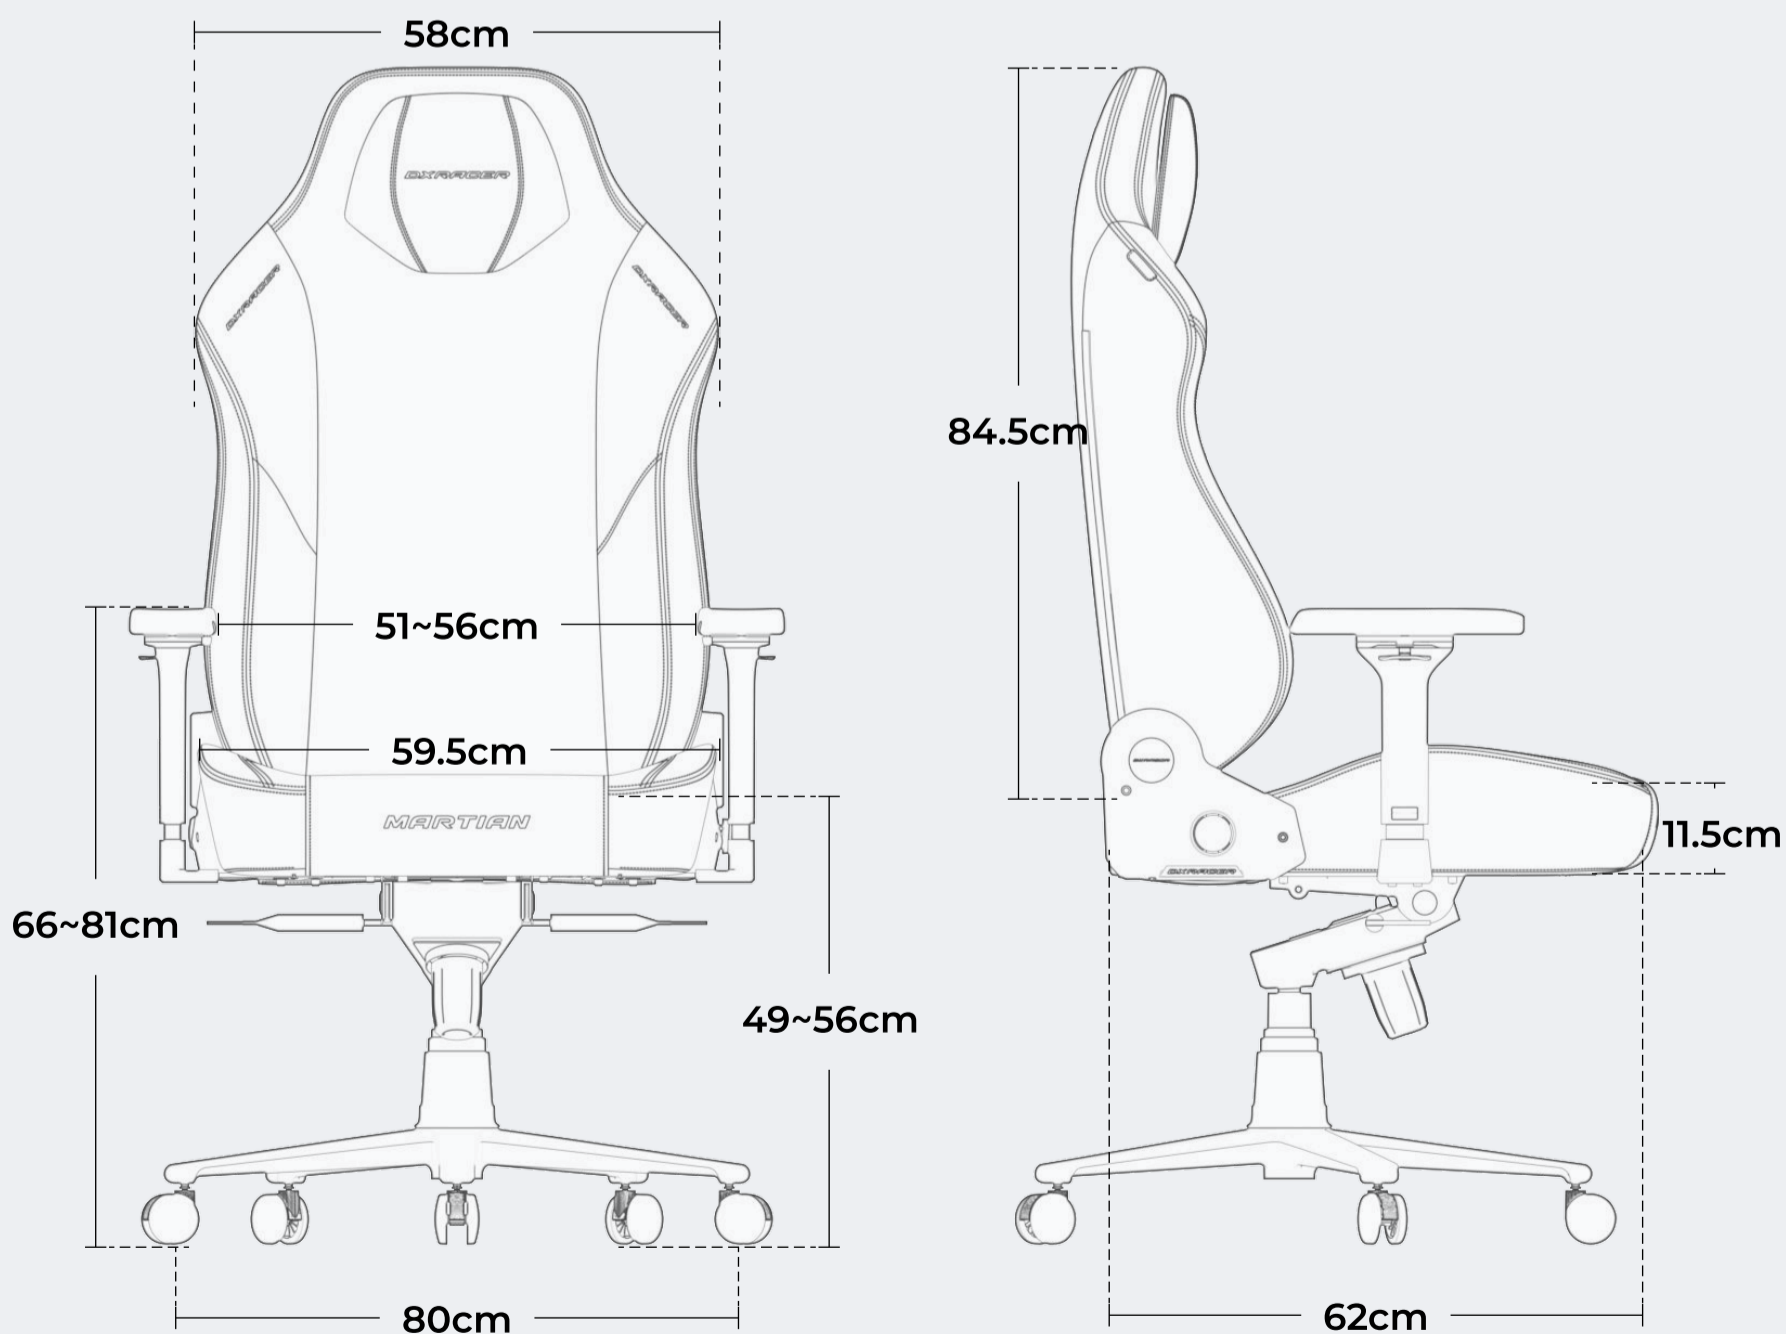

MARTIAN

Technical Specification

Size: Regular / L

The measurement data from the DXRacer Lab may exist minor errorsPlease refer to the chair itself for exact measurements.

Package Size:

87cm L×72cm W×38cm H

Size: Plus / XL

The measurement data from the DXRacer Lab may exist minor errorsPlease refer to the chair itself for exact measurements.

Package Size:

91cm L×76cm W×37cm H