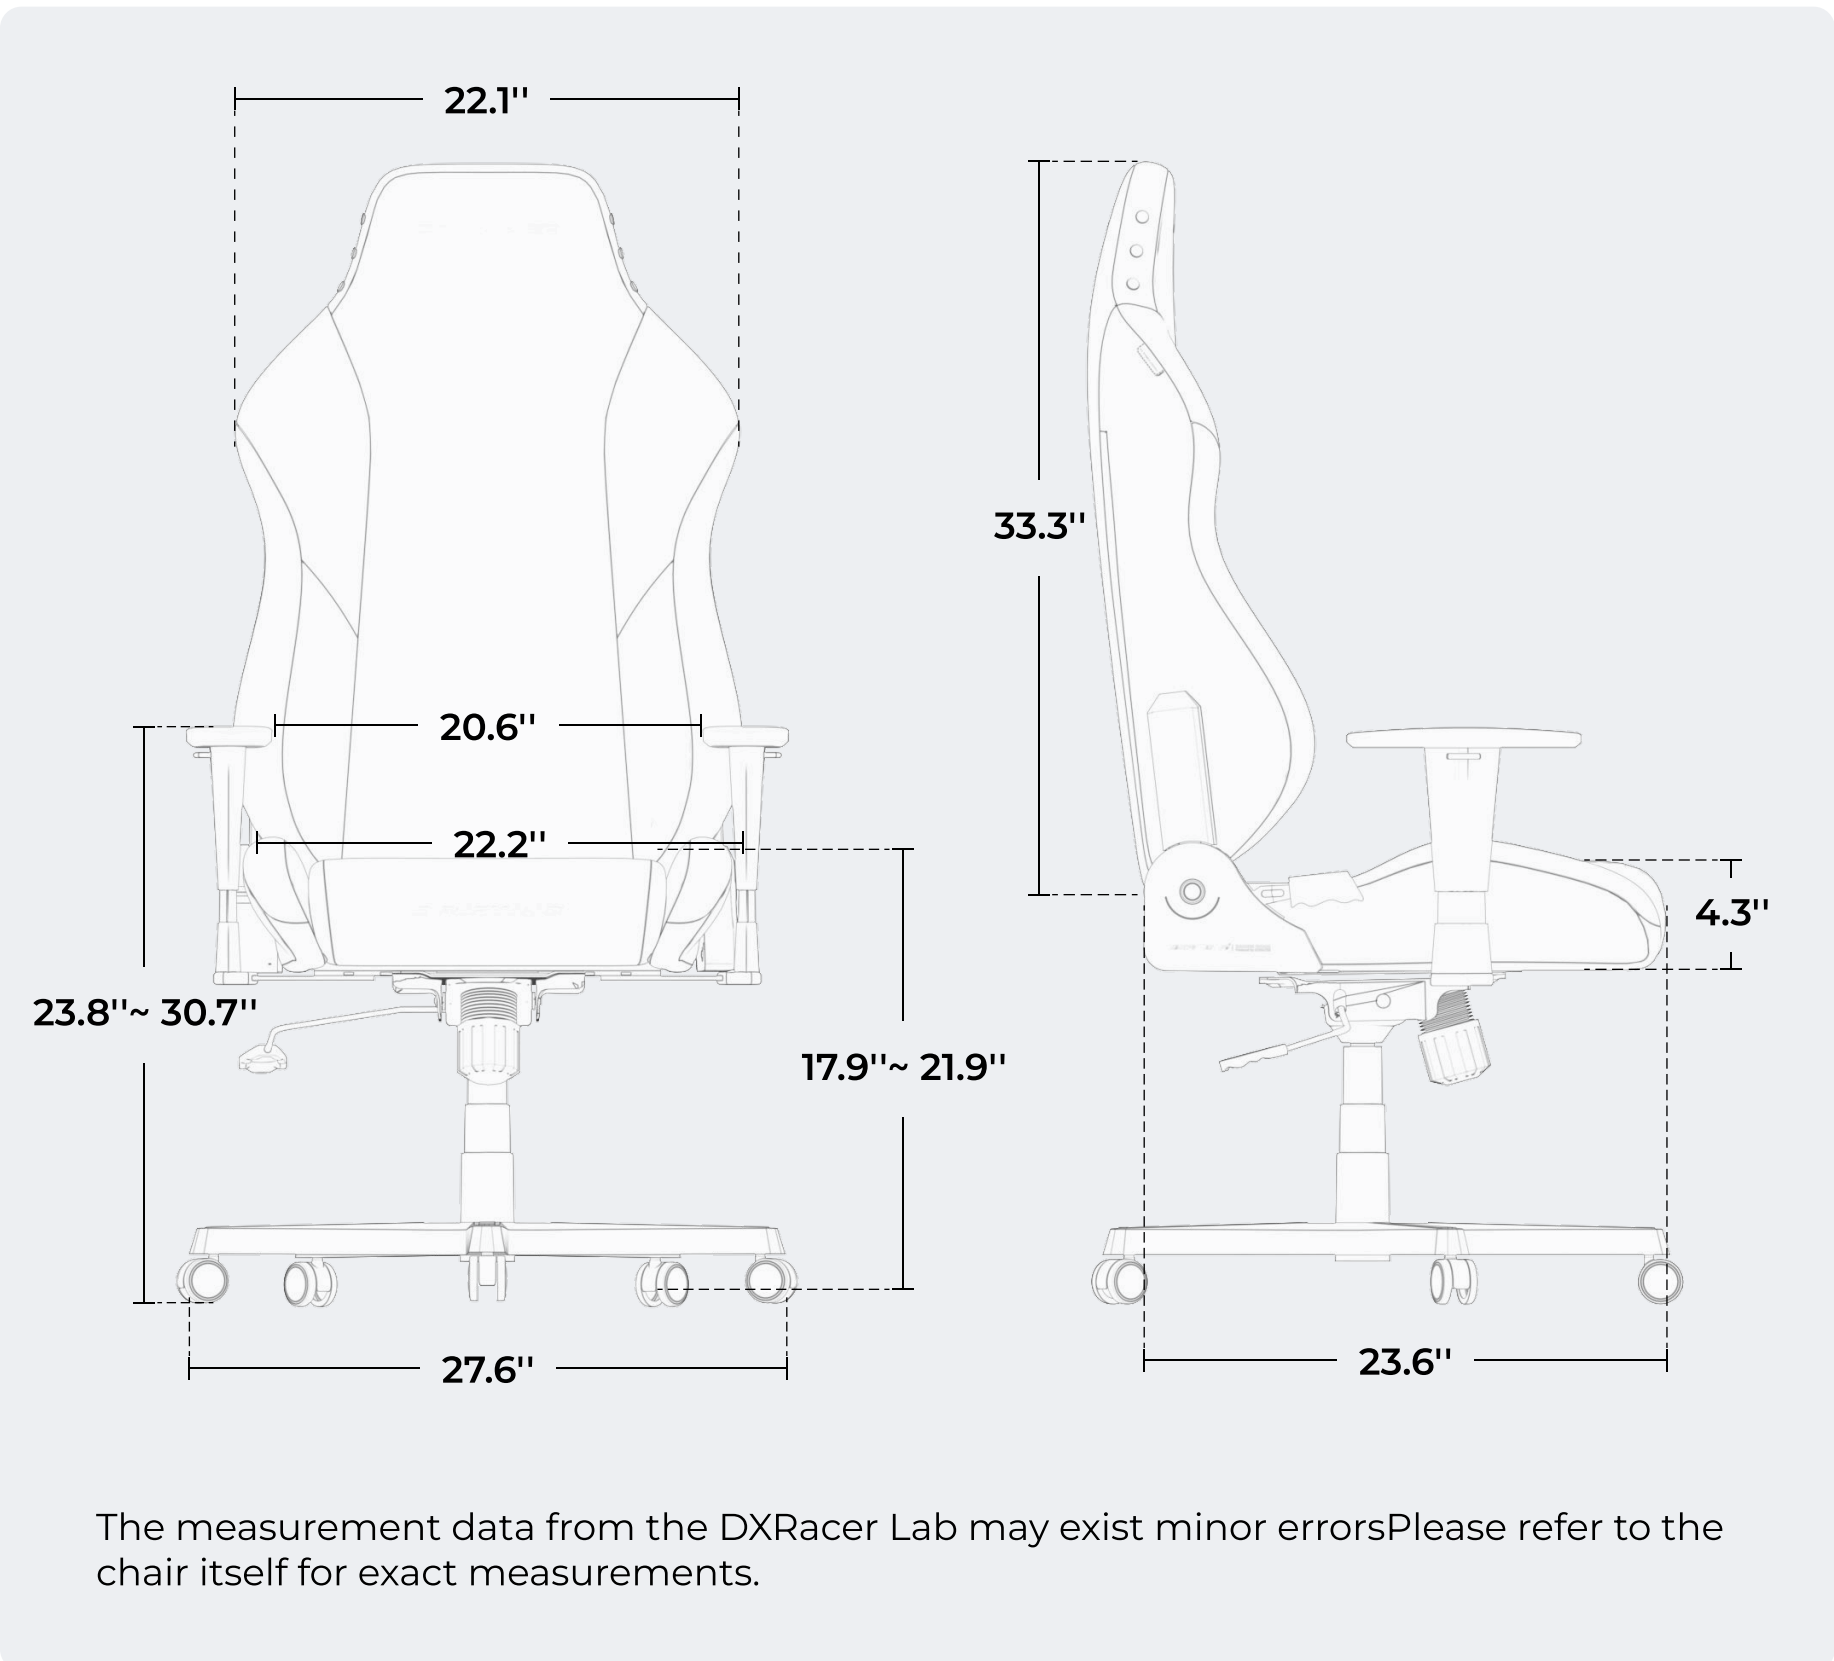

Technical Specification

Size: Regular / L

Package Size:

31.5" L x 26.8" W x 14.6" H

Size: Plus / XL

Package Size:

33.5" L x 28.4" W x 14.6" H