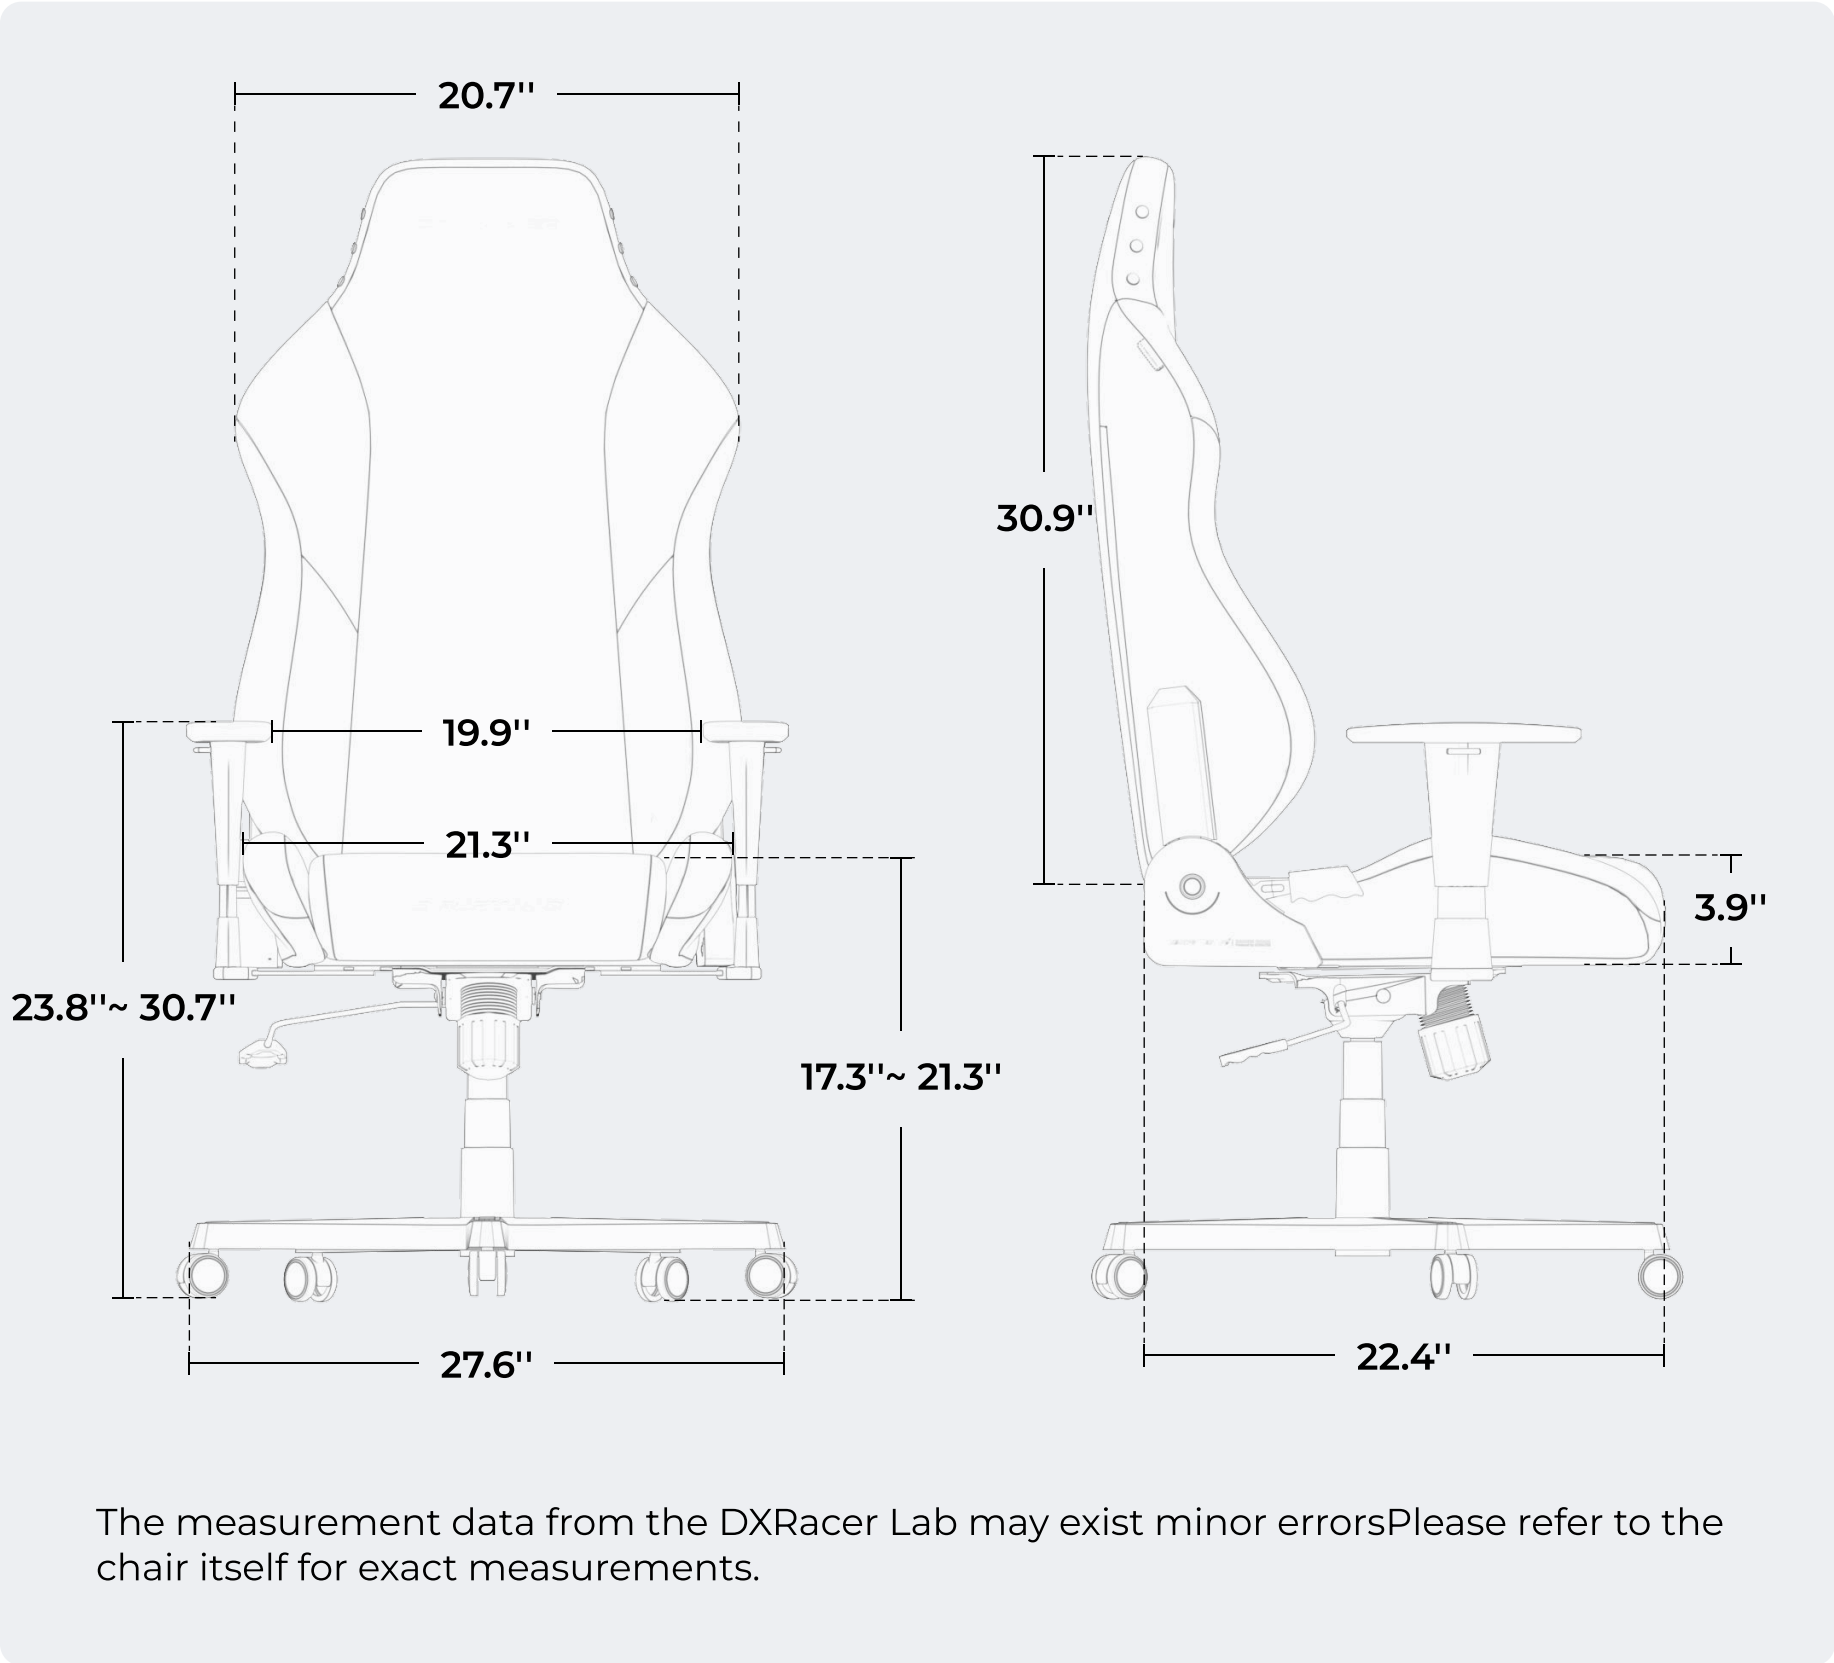

Technical Specification

Size: Regular / L

Package Size:

31.5" L x 26.8" W x 14.6" H

Size: Plus / XL

Package Size:

33.5" L x 28.4" W x 14.6" H