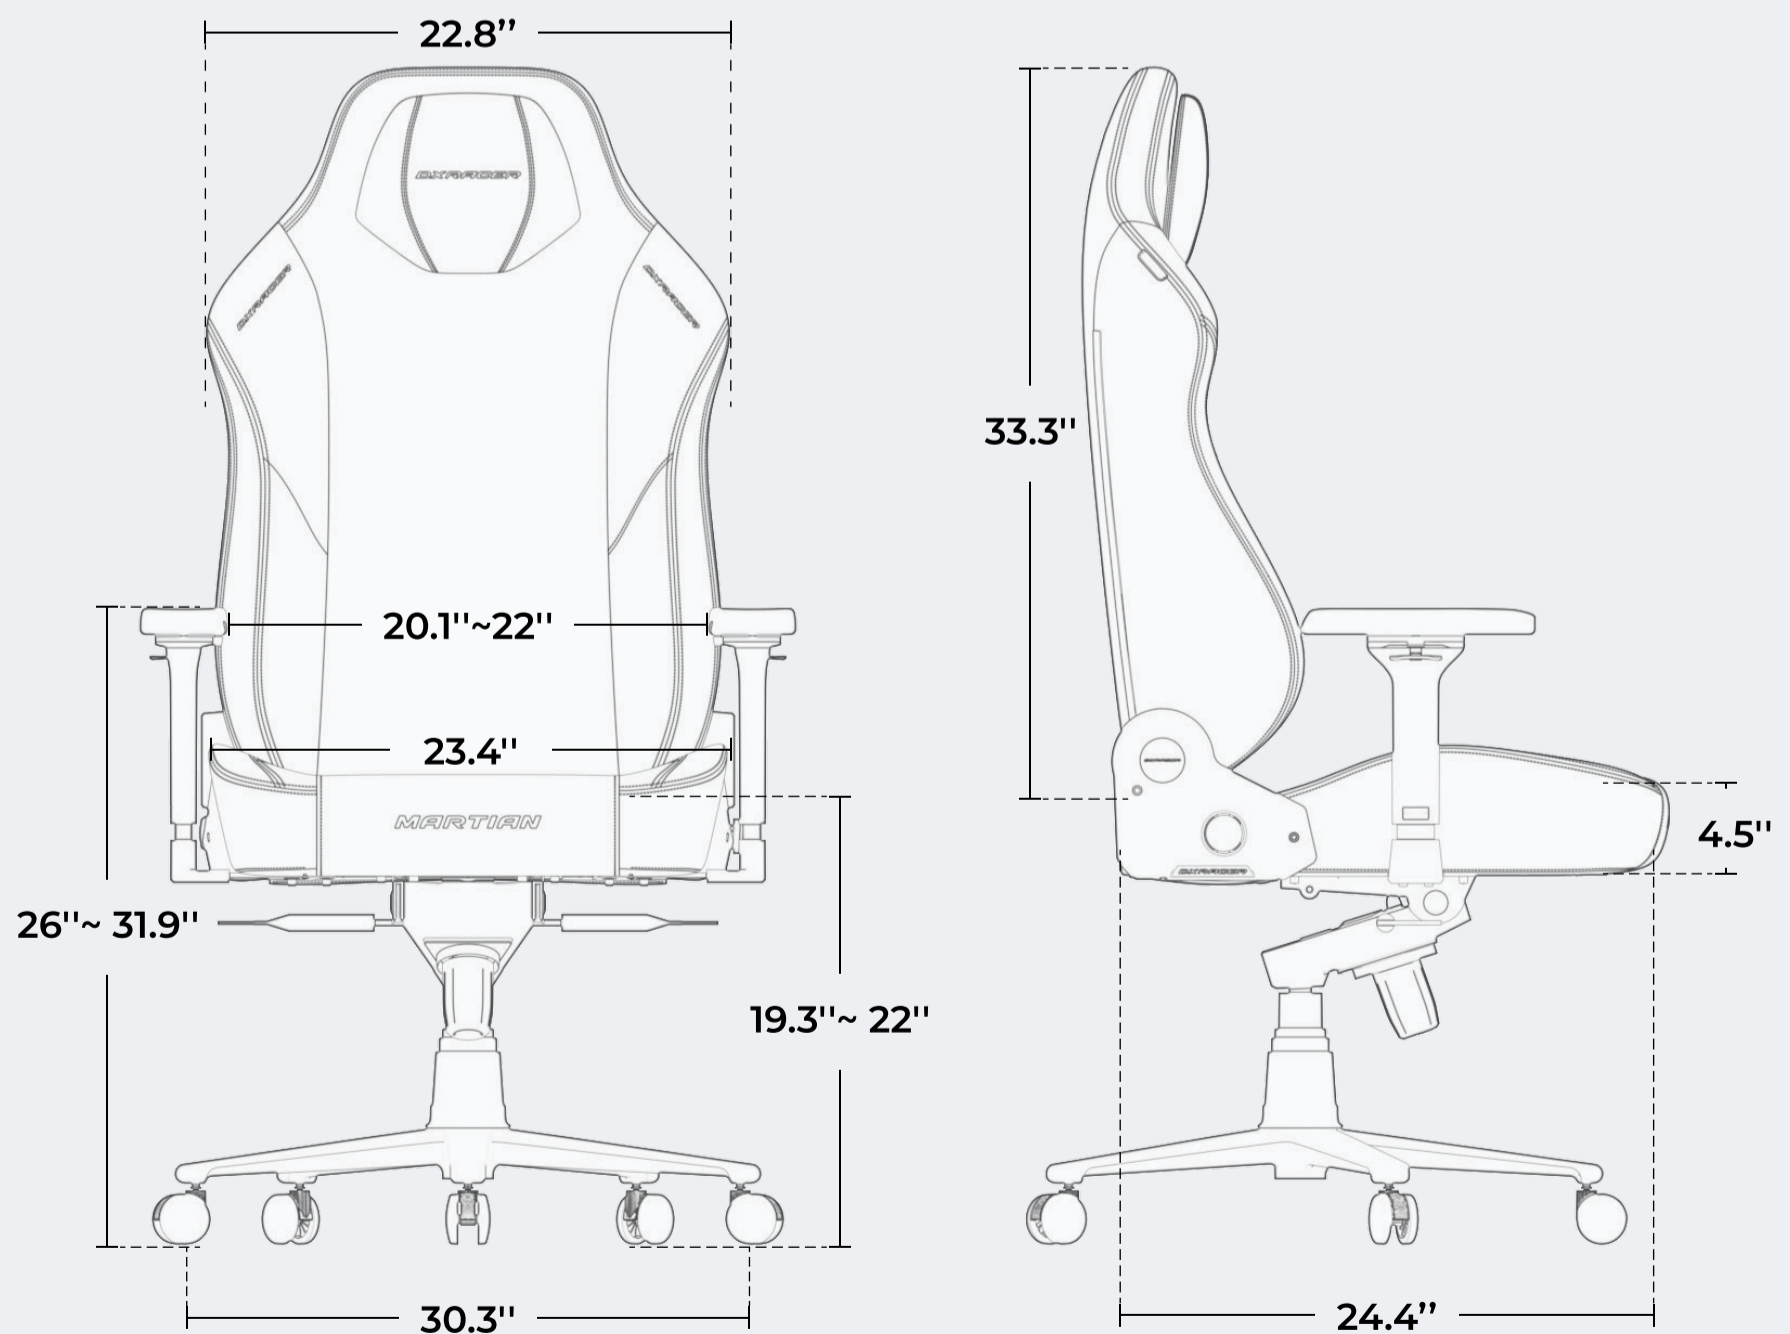

MARTIAN

Technical Specification

Size: Regular / L

The measurement data from the DXRacer Lab may exist minor errorsPlease refer to the chair itself for exact measurements.

Package Size:

34.3" L×30.7" W×15" H

Size: Plus / XL

The measurement data from the DXRacer Lab may exist minor errorsPlease refer to the chair itself for exact measurements.

Package Size:

35.8" L×30.7" W×15" H