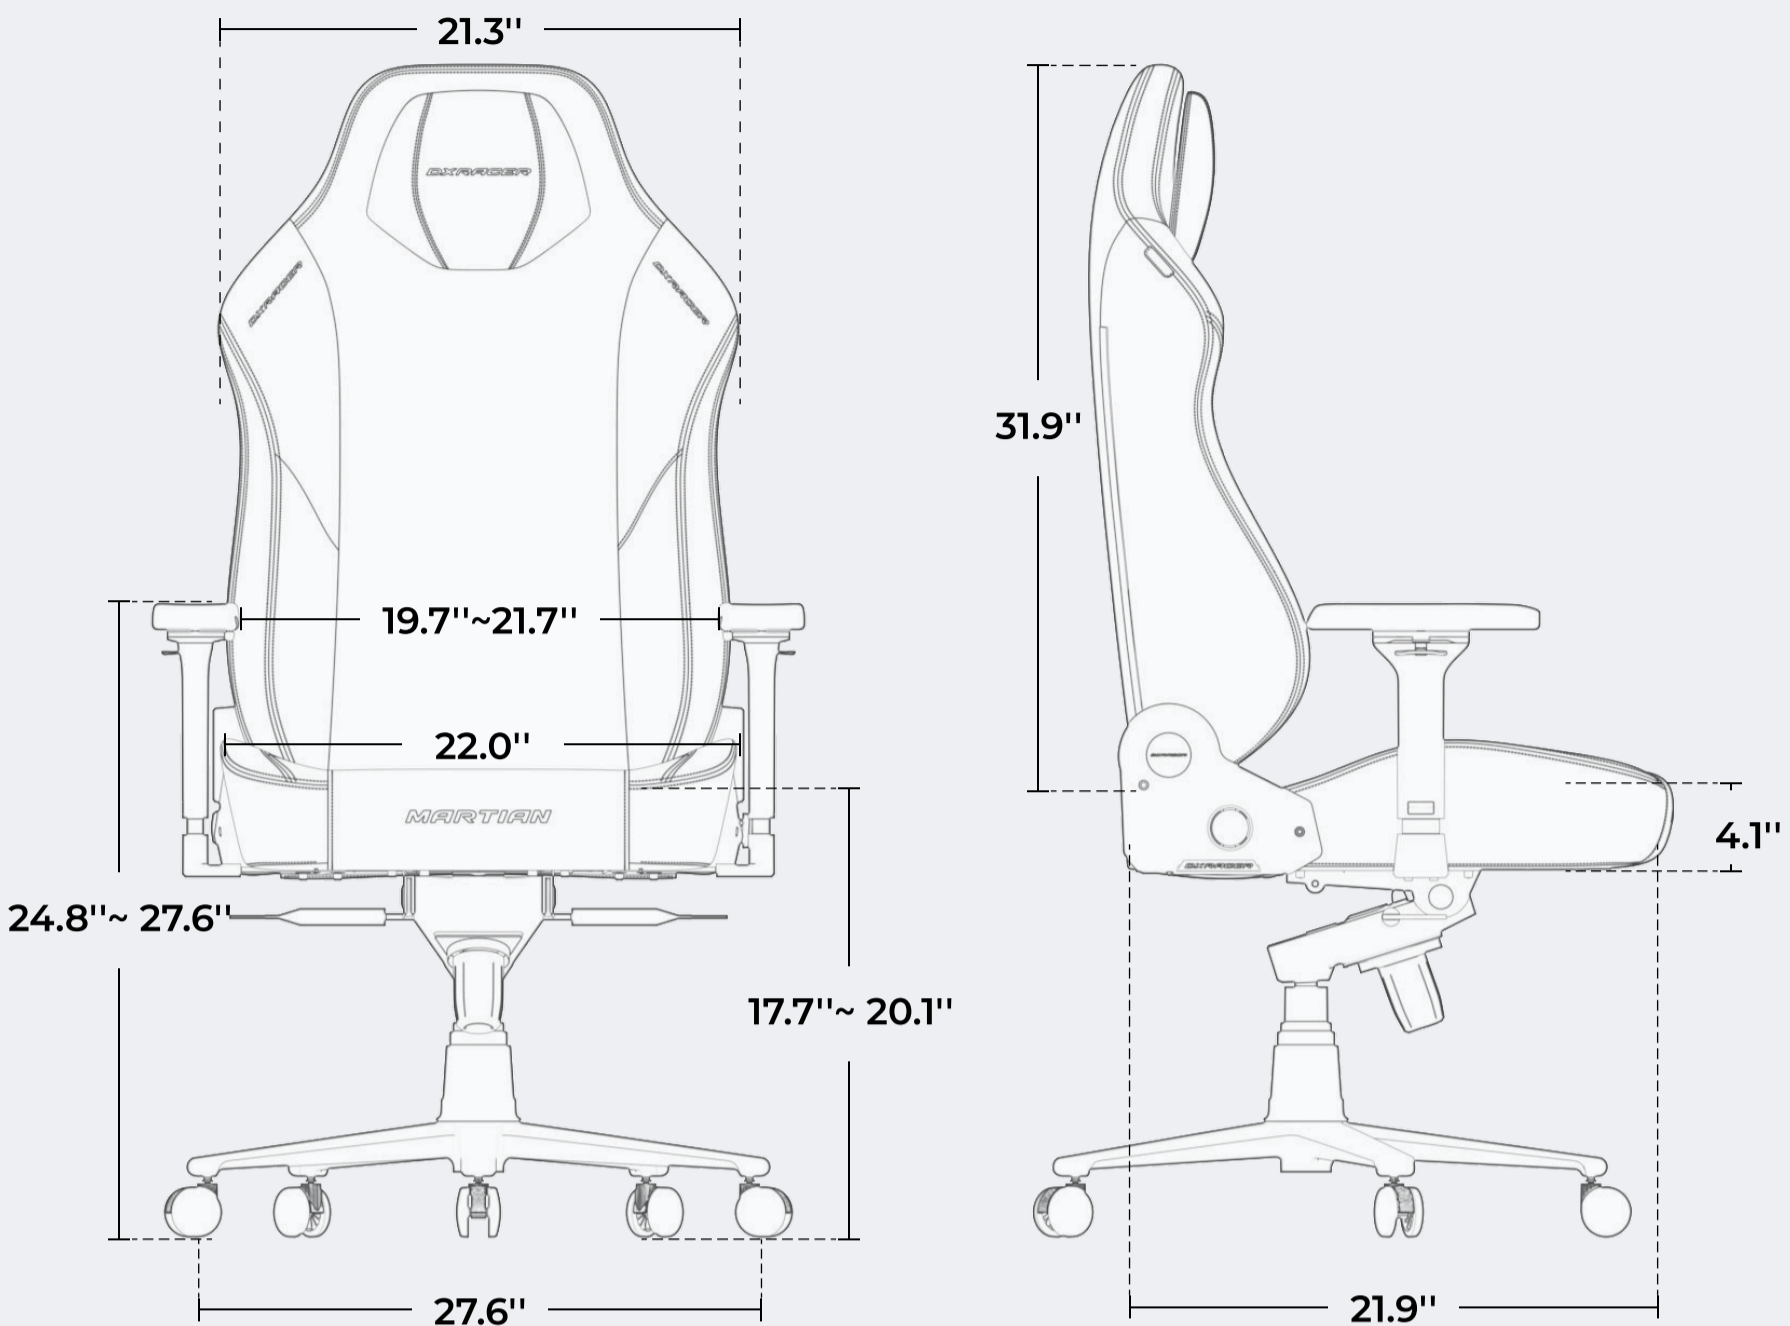

MARTIAN

Technical Specification

Size: Regular / L

The measurement data from the DXRacer Lab may exist minor errorsPlease refer to the chair itself for exact measurements.

Package Size:

34.3" L×30.7" W×15" H

Size: Plus / XL

The measurement data from the DXRacer Lab may exist minor errorsPlease refer to the chair itself for exact measurements.

Package Size:

35.8" L×30.7" W×15" H