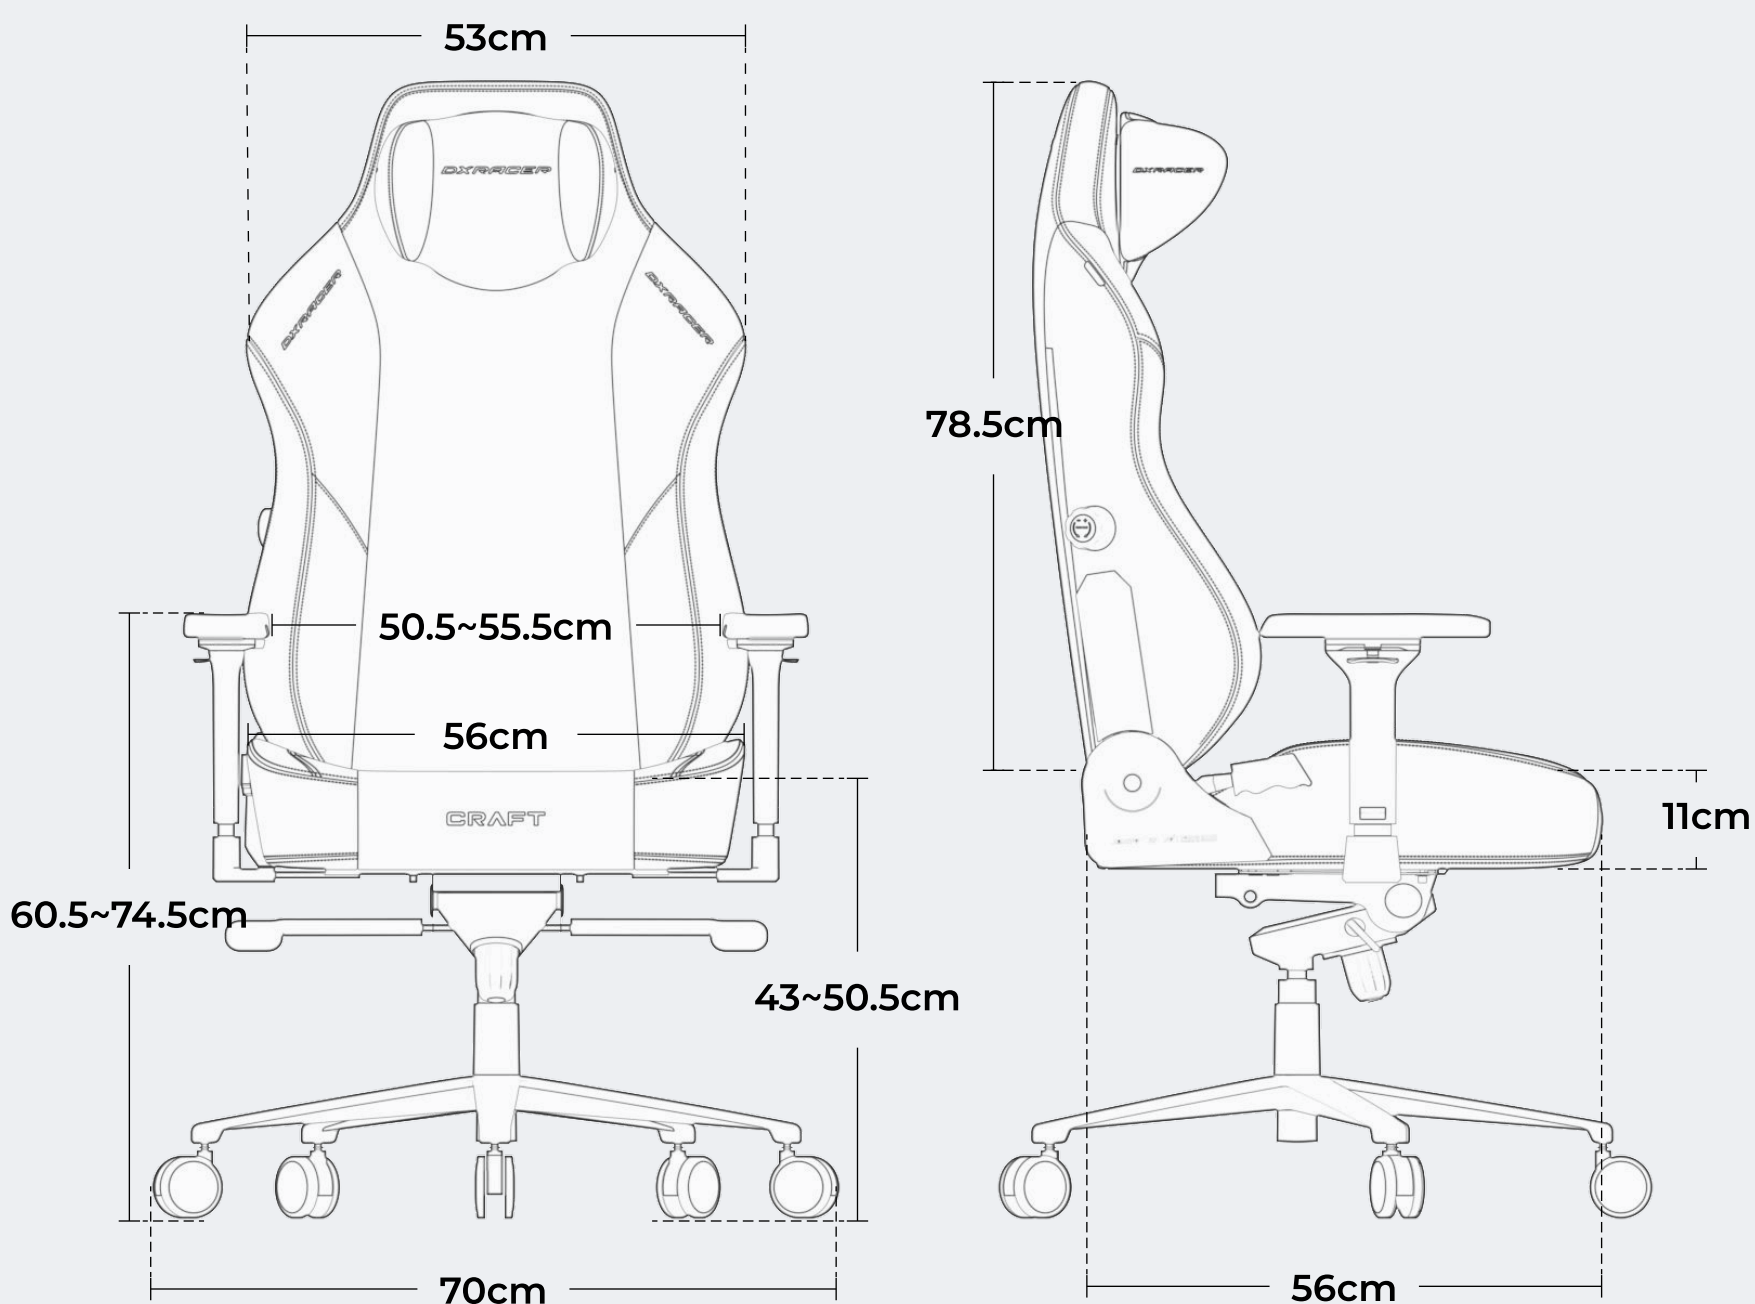

CRAFT

Technical Specification

Size: Regular / L

The measurement data from the DXRacer Lab may exist minor errors Please refer to the chair itself for exact measurements.

Package Size:

81cm L×72cm W×37cm H

Size: Plus / XL

The measurement data from the DXRacer Lab may exist minor errors Please refer to the chair itself for exact measurements.

Package Size:

33.5" L×28.4" W×14.6" H