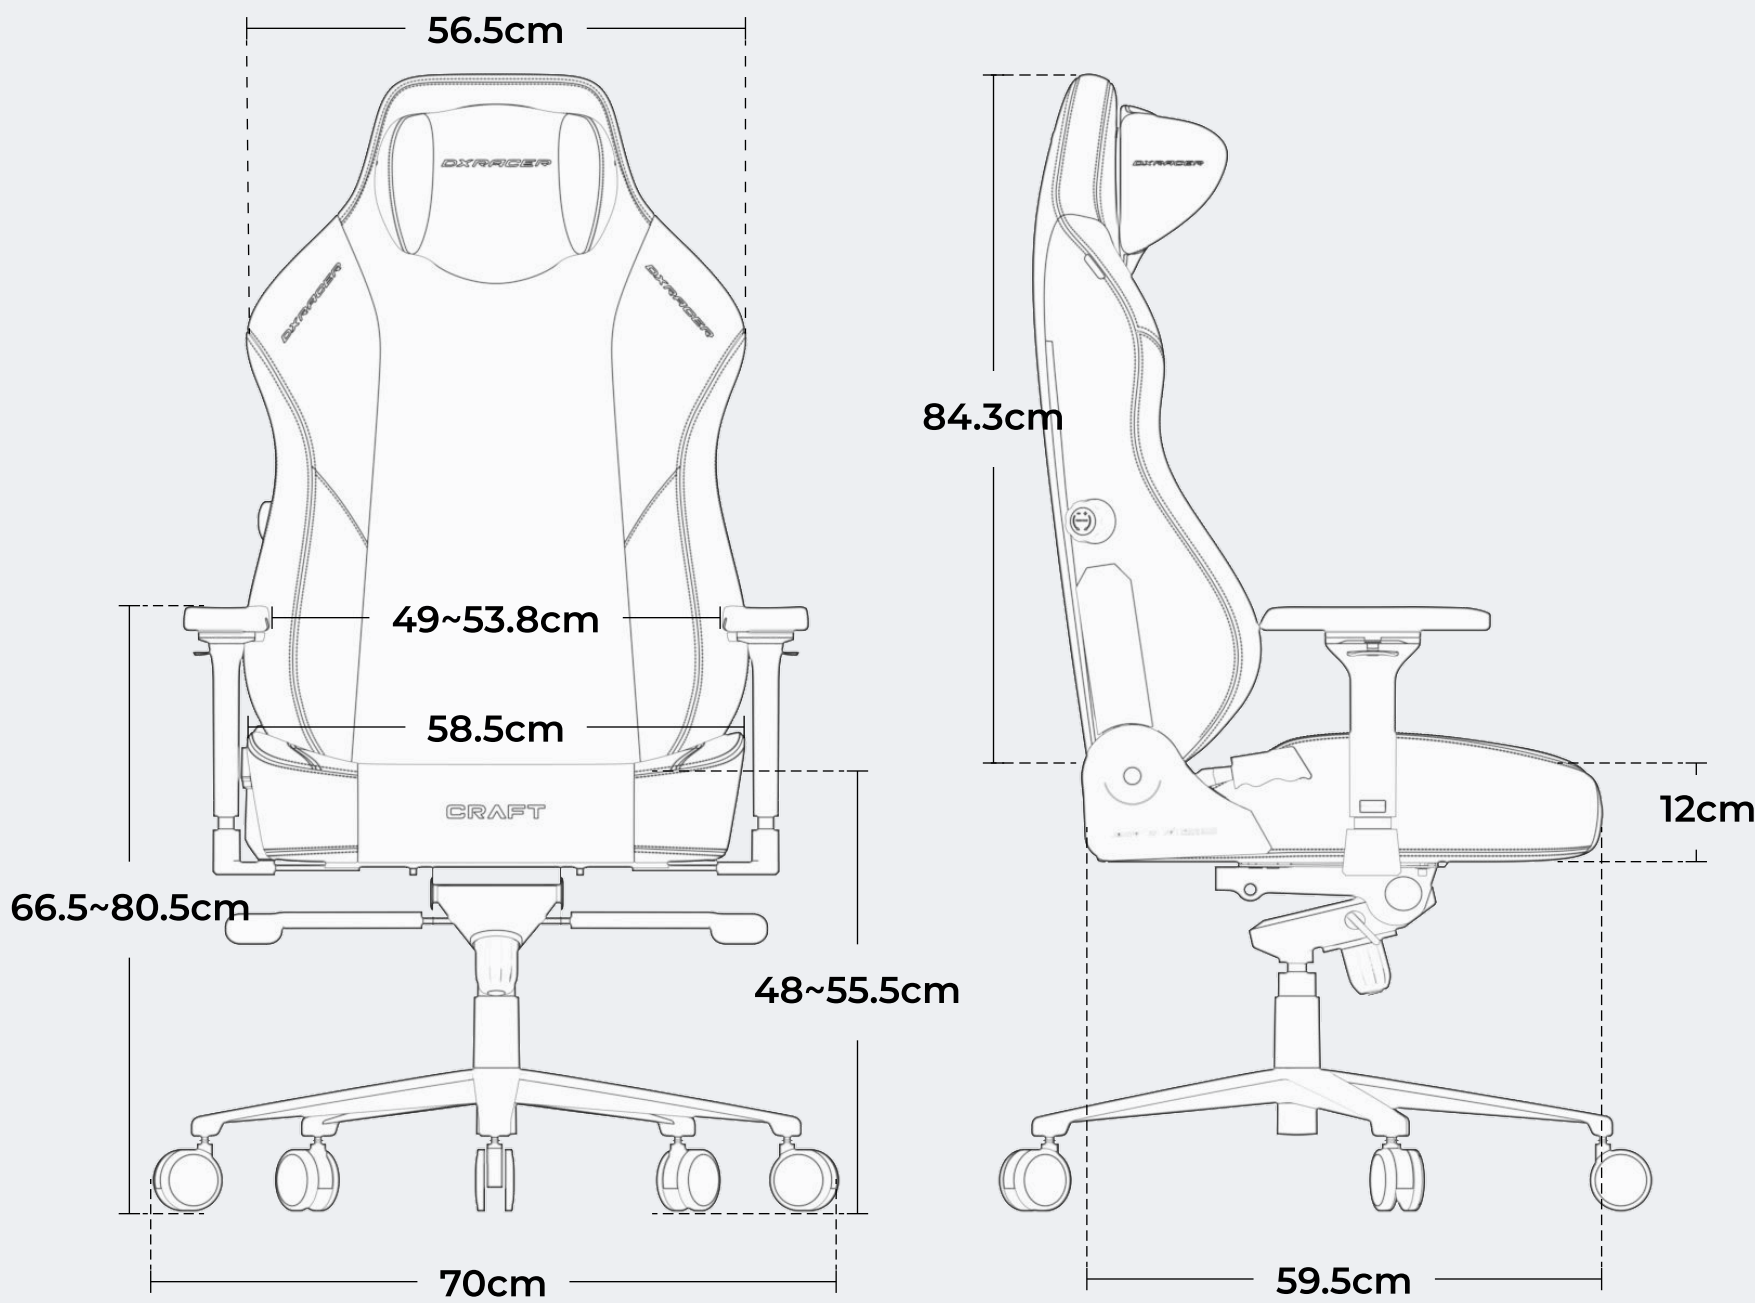

CRAFT

Technical Specification

Size: Regular / L

The measurement data from the DXRacer Lab may exist minor errors Please refer to the chair itself for exact measurements.

Package Size:

81cm L×72cm W×37cm H

Size: Plus / XL

The measurement data from the DXRacer Lab may exist minor errors Please refer to the chair itself for exact measurements.

Package Size:

33.5" L×28.4" W×14.6" H