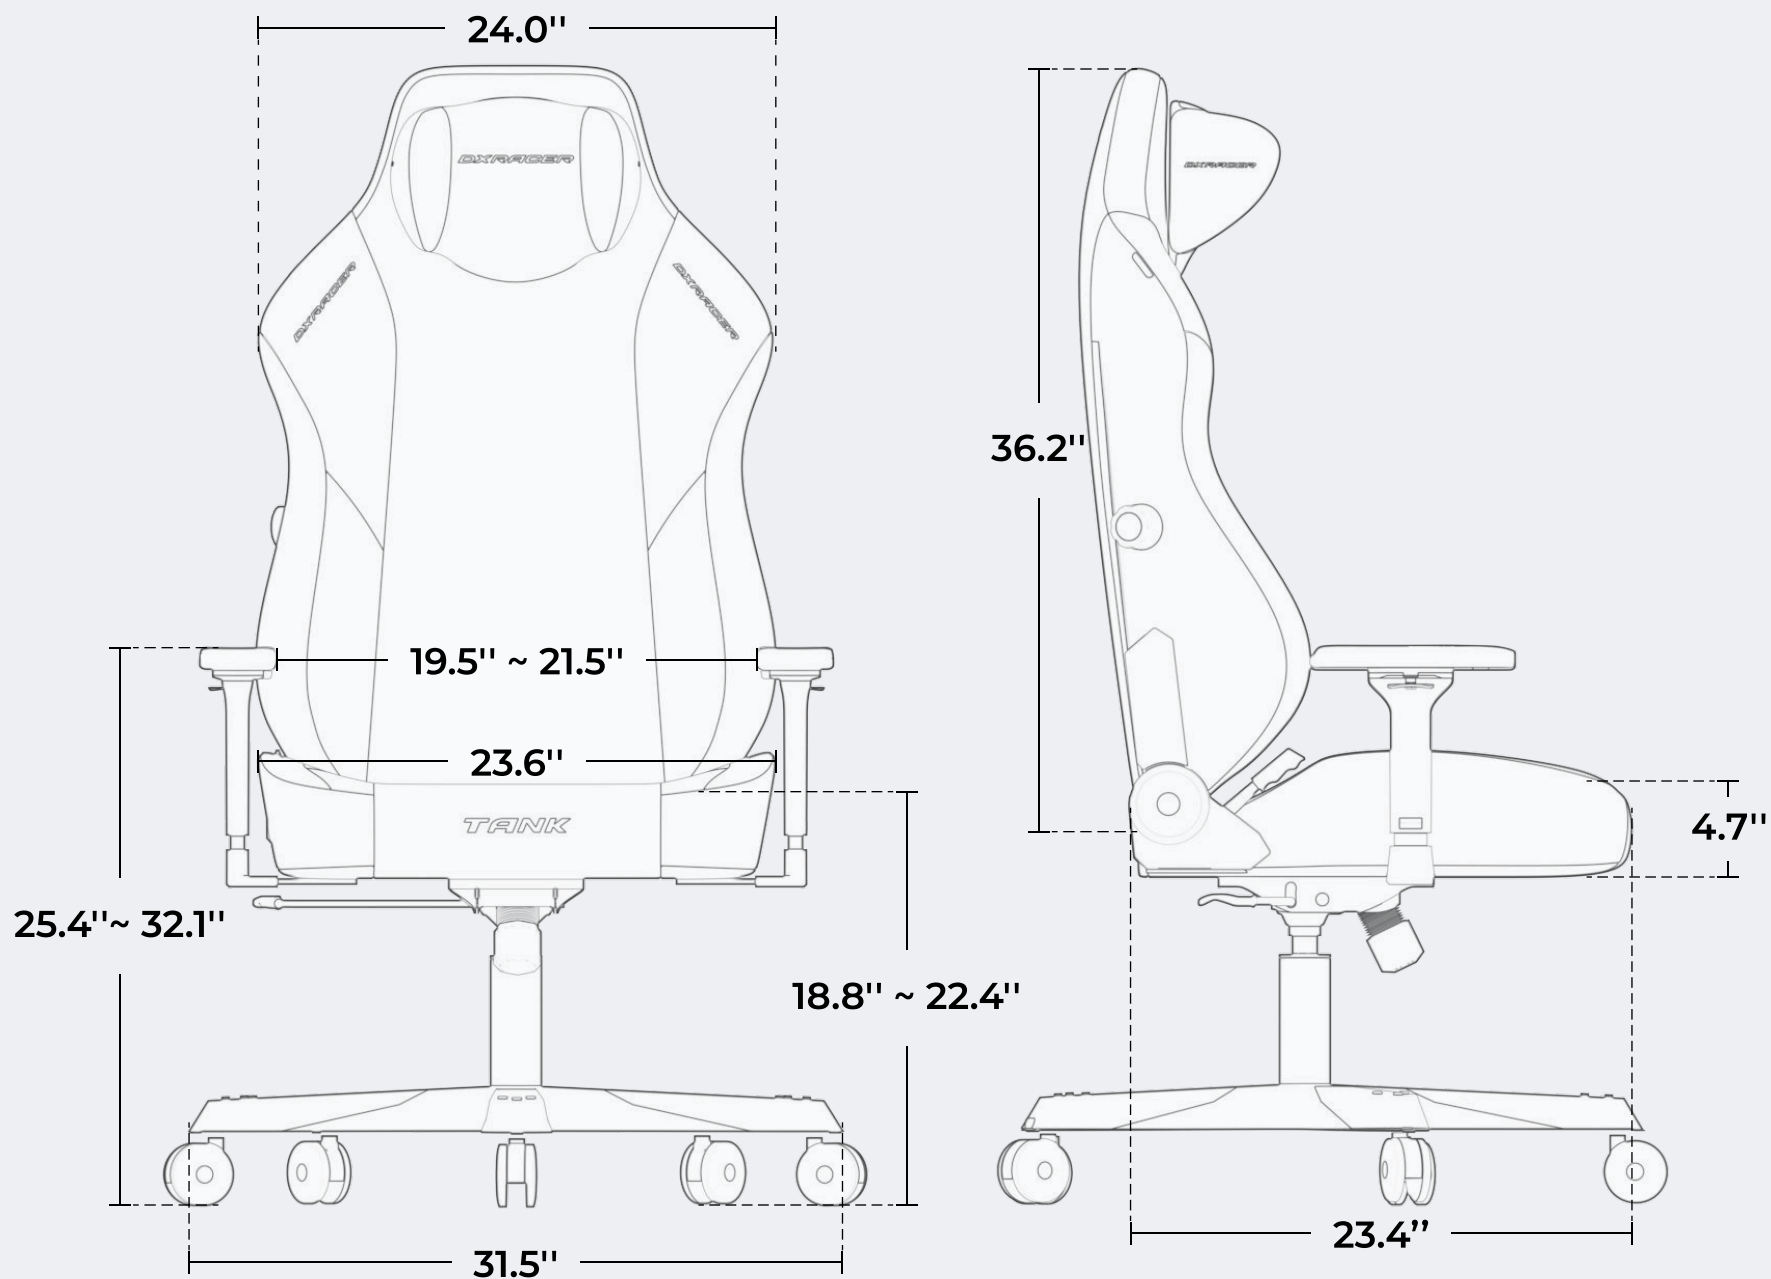

TANK

# Technical Specification

Size: Super Plus / XXL

The measurement data from the DXRacer Lab may exist minor errors Please refer to the chair itself for exact measurements.

## Package Size:

36.6" L×31.5" W×15.3" H