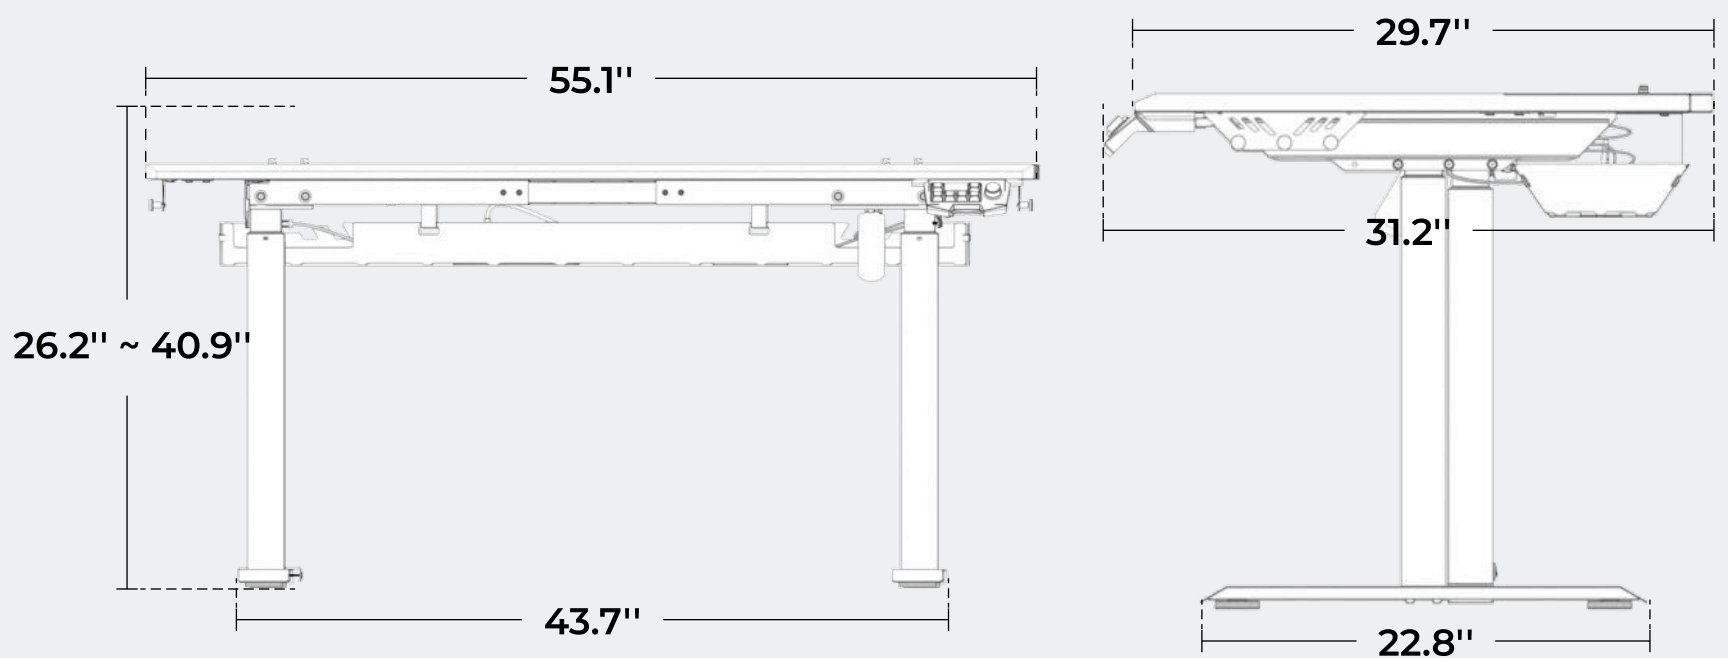

# Technical Specification

Size: Regular / L

The measurement data from the DXRACER Lab may exist minor errors Please refer to the chair itself for exact measurements.

## Package Size

Box 1: 49.6" Lx21.1" Wx4.1" H | Box 2: 37.2" Lx21.1" Wx7.1" H | Box 3: 25.4" Lx5.9" Wx4.5" H

Size: Plus / XL

The measurement data from the DXRACER Lab may exist minor errors Please refer to the chair itself for exact measurements.

## Package Size

Box 1: 57.5" Lx21.1" Wx4.1" H | Box 2: 37.2" Lx21.1" Wx7.1" H | Box 3: 25.4" Lx5.9" Wx4.5" H