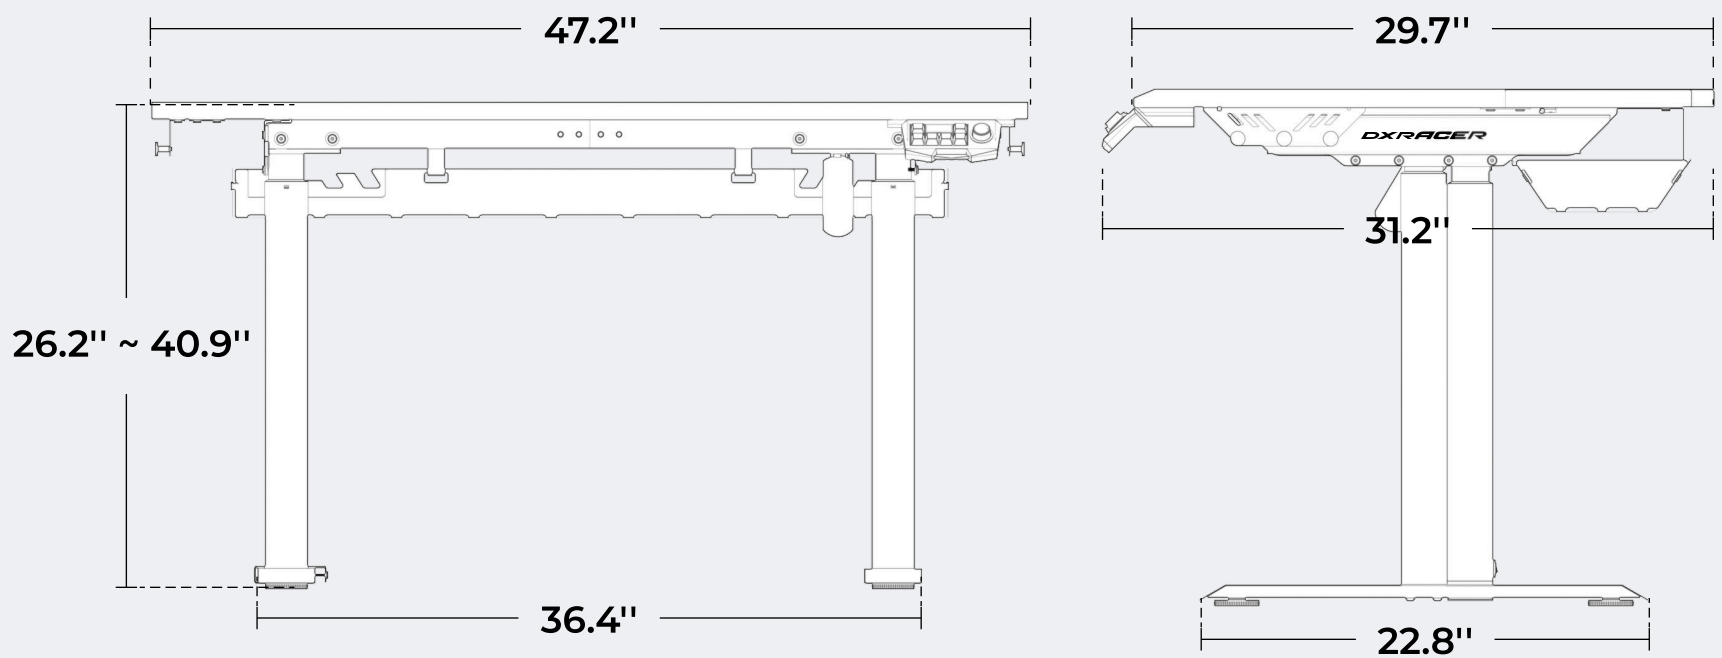

# Technical Specification

Size: Regular / L

The measurement data from the DXRACER Lab may exist minor errors Please refer to the chair itself for exact measurements.

## Package Size

Box 1: 49.6" Lx21.1" Wx4.1" H | Box 2: 37.2" Lx21.1" Wx7.1" H | Box 3: 25.4" Lx5.9" Wx4.5" H

Size: Plus / XL

The measurement data from the DXRACER Lab may exist minor errors Please refer to the chair itself for exact measurements.

## Package Size

Box 1: 57.5" Lx21.1" Wx4.1" H | Box 2: 37.2" Lx21.1" Wx7.1" H | Box 3: 25.4" Lx5.9" Wx4.5" H