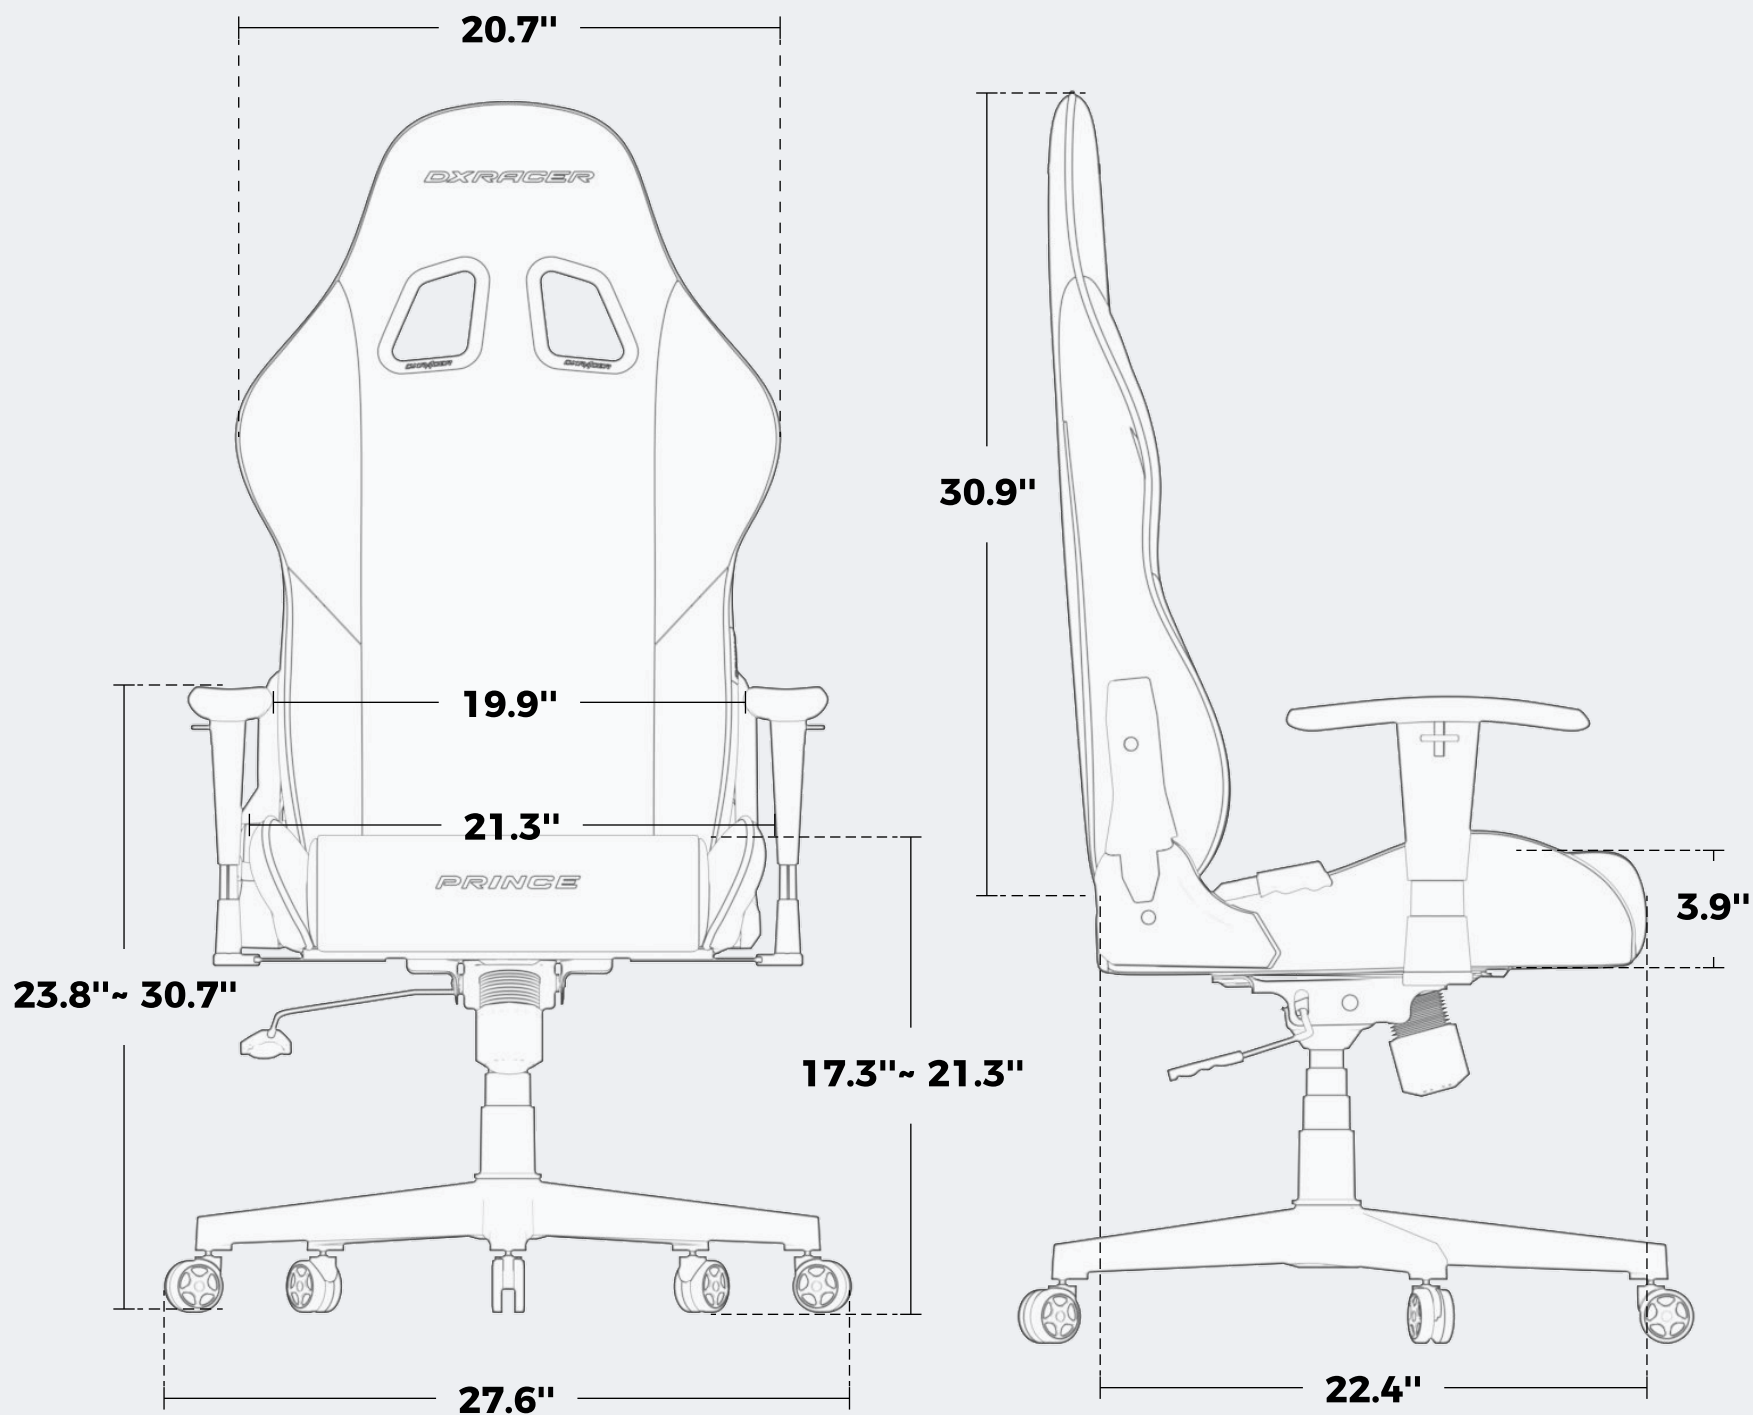

PRINCE

Technical Specification

Size: Regular/L

The measurement data from the DXRacer Lab may exist minor errors Please refer to the chair itself for exact measurements.

Package Size:

31.5"Lx26.77"Wx14.57"H